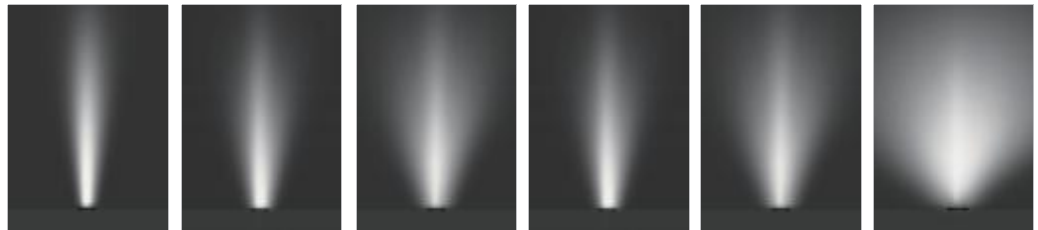

Single white