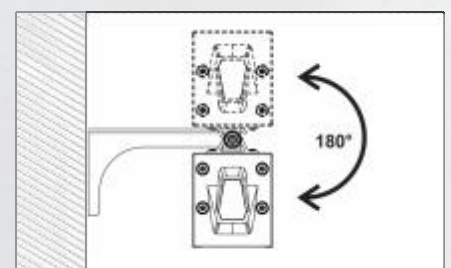

## Bracket Mounting

---

### Easy Installation

180 ° adjustable for easy installation.

>>>

Side effect

rotating 180 ° effect