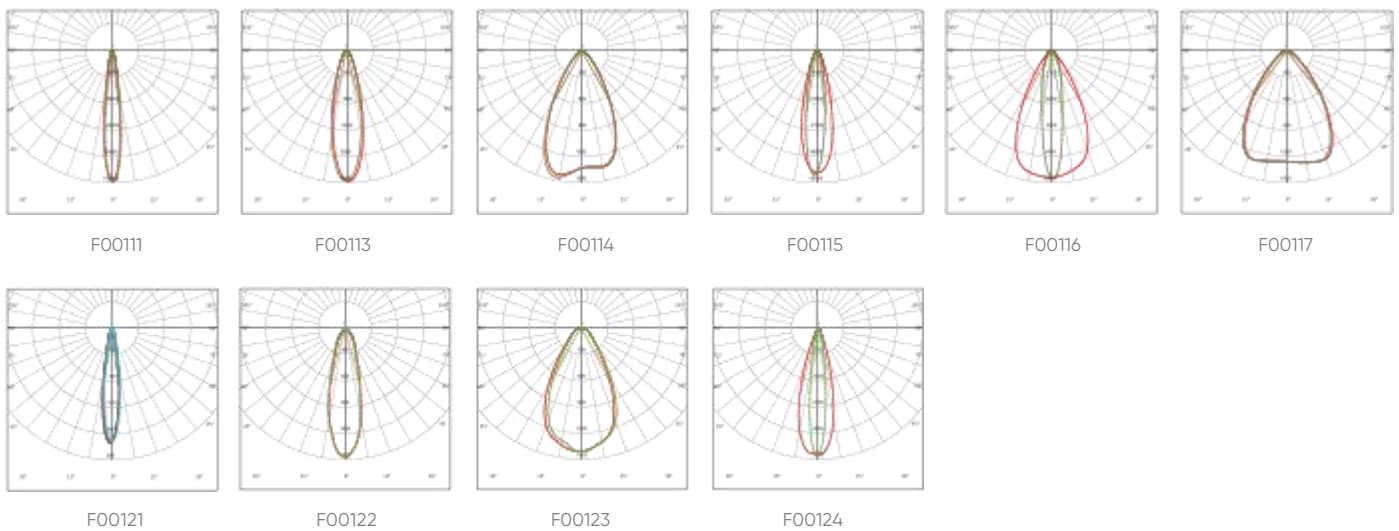

## Bracket Mounting

---

### Easy Installation

180 ° adjustable for easy installation.

>>>

Side effect

rotating 180 ° effect

## Photometric Diagrams