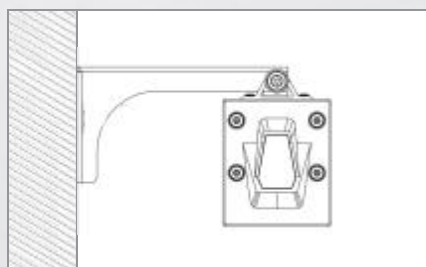

## Bracket Mounting

---

### Easy Installation

180 ° adjustable for easy installation.

>>>

Side effect

rotating 180 ° effect