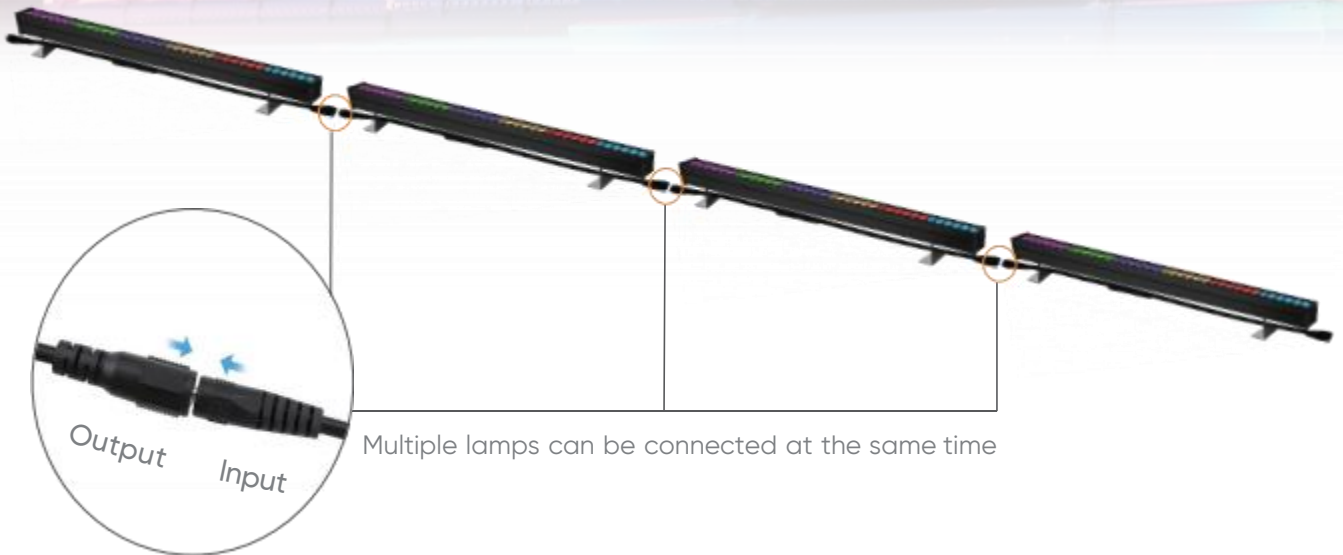

What colors can we achieve?

Available for White/Warm White, RGB and RGBW Color
Used a 4-in-one LEDs, mixing red green blue and white LEDs.