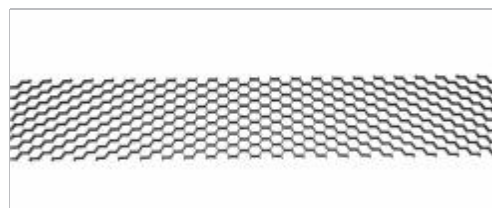

Anti-glare accessory

Honeycomb