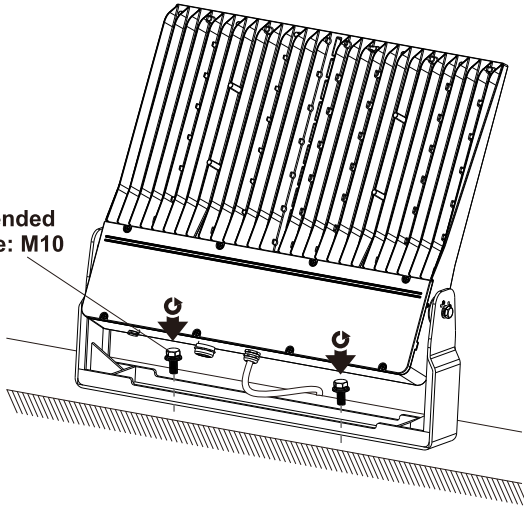

LED Area Light

Installation Instructions

Physical Dimensions (Unit: mm/inch)

180W/240W/300W

450W/600W

Product Specifications	180W	240W	300W	450W	600W
Input Voltage	100-277VAC / 120-277VAC / 100-240VAC / 220-240VAC (Subject to the input voltage on nameplate)				
Power Frequency	50/60 Hz				
Outlook Dimensions	685x362x94mm(26.97"x14.25"x3.7")			656x635x82mm(25.82"x25"x3.23")	
Luminaire Net Weight	9.3±0.3kg(20.50±0.66Lbs)		9.9±0.3kg(21.83±0.66Lbs)	15.7±0.3kg(34.61±0.66Lbs)	
Projected Area	0.22m ² (2.37ft ²)			0.33m ² (4.2ft ²)	
Storing Temperature	-30°C to +50°C(-22°F to +122°F)				
Working Temperature	-40°C to +70°C(-40°F to +158°F)				

LED Area Light

Installation Instructions

1. ✂

Recommended screw size: M10

2. ✂

3. ✂

Rotatable angle

Dimmable