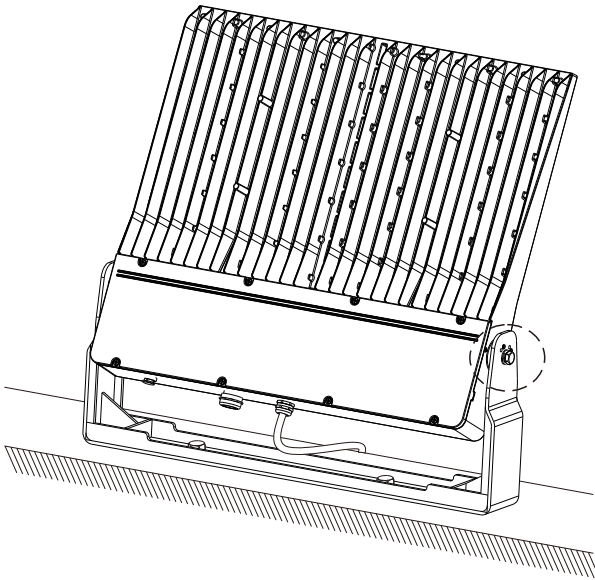

LED Area Light

Installation Instructions

Physical Dimensions (Unit: mm/inch)

180W/240W/300W

450W/600W

Product Specifications	180W	240W	300W	450W	600W
Input Voltage	100-277VAC / 120-277VAC / 100-240VAC / 220-240VAC (Subject to the input voltage on nameplate)				
Power Frequency	50/60 Hz				
Outlook Dimensions	685x362x94mm(26.97"x14.25"x3.7")			656x635x82mm(25.82"x25"x3.23")	
Luminaire Net Weight	9.3±0.3kg(20.50±0.66Lbs)		9.9±0.3kg(21.83±0.66Lbs)	15.7±0.3kg(34.61±0.66Lbs)	
Projected Area	0.22m ² (2.37ft ²)			0.33m ² (4.2ft ²)	
Storing Temperature	-30°C to +50°C(-22°F to +122°F)				
Working Temperature	-40°C to +70°C(-40°F to +158°F)				

LED Area Light

Installation Instructions

1. ✂

Recommended screw size: M10

2. ✂

3. ✂

Rotatable angle

Dimmable