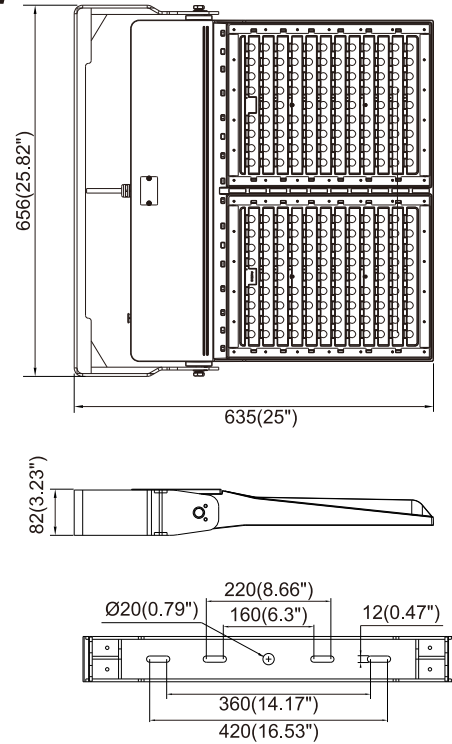

LED Area Light

Installation Instructions

Physical Dimensions (Unit: mm/inch)

180W/240W/300W

450W/600W

Product Specifications	180W	240W	300W	450W	600W
Input Voltage	100-277VAC / 120-277VAC / 100-240VAC / 220-240VAC (Subject to the input voltage on nameplate)				
Power Frequency	50/60 Hz				
Outlook Dimensions	685x362x94mm(26.97"x14.25"x3.7")			656x635x82mm(25.82"x25"x3.23")	
Luminaire Net Weight	9.3±0.3kg(20.50±0.66Lbs)		9.9±0.3kg(21.83±0.66Lbs)	15.7±0.3kg(34.61±0.66Lbs)	
Projected Area	0.22m ² (2.37ft ²)			0.33m ² (4.2ft ²)	
Storing Temperature	-30°C to +50°C(-22°F to +122°F)				
Working Temperature	-40°C to +70°C(-40°F to +158°F)				

LED Area Light

Installation Instructions

1. ✂

Recommended screw size: M10

2. ✂

3. ✂

Rotatable angle

Dimmable