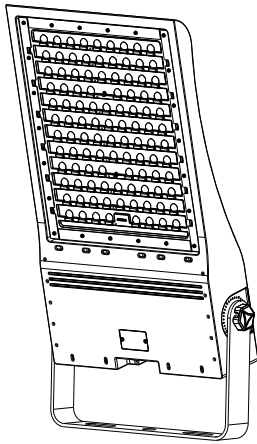

LED Area Light

Installation Instructions

Physical Dimensions (Unit: mm/inch)

180W/240W/300W

450W/600W

Product Specifications	180W	240W	300W	450W	600W
Input Voltage	100-277VAC / 120-277VAC / 100-240VAC / 220-240VAC (Subject to the input voltage on nameplate)				
Power Frequency	50/60 Hz				
Outlook Dimensions	685x362x94mm(26.97"x14.25"x3.7")			656x635x82mm(25.82"x25"x3.23")	
Luminaire Net Weight	9.3±0.3kg(20.50±0.66Lbs)		9.9±0.3kg(21.83±0.66Lbs)	15.7±0.3kg(34.61±0.66Lbs)	
Projected Area	0.22m ² (2.37ft ²)			0.33m ² (4.2ft ²)	
Storing Temperature	-30°C to +50°C(-22°F to +122°F)				
Working Temperature	-40°C to +70°C(-40°F to +158°F)				

LED Area Light

Installation Instructions

1. ✂

Recommended screw size: M10

2. ✂

3. ✂

Rotatable angle

Dimmable