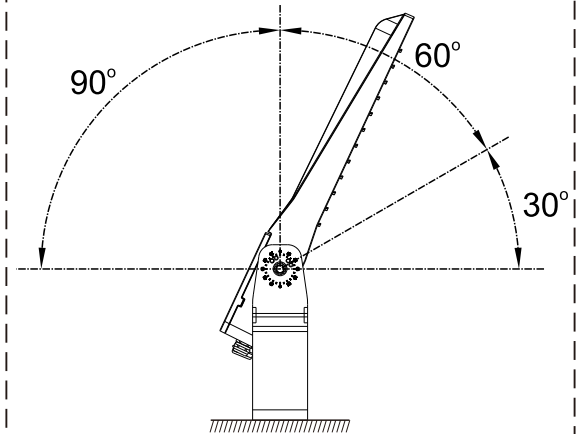

LED Area Light

Installation Instructions

Physical Dimensions (Unit: mm/inch)

180W/240W/300W

450W/600W

Product Specifications	180W	240W	300W	450W	600W
Input Voltage	100-277VAC / 120-277VAC / 100-240VAC / 220-240VAC (Subject to the input voltage on nameplate)				
Power Frequency	50/60 Hz				
Outlook Dimensions	685x362x94mm(26.97"x14.25"x3.7")			656x635x82mm(25.82"x25"x3.23")	
Luminaire Net Weight	9.3±0.3kg(20.50±0.66Lbs)		9.9±0.3kg(21.83±0.66Lbs)	15.7±0.3kg(34.61±0.66Lbs)	
Projected Area	0.22m ² (2.37ft ²)			0.33m ² (4.2ft ²)	
Storing Temperature	-30°C to +50°C(-22°F to +122°F)				
Working Temperature	-40°C to +70°C(-40°F to +158°F)				

LED Area Light

Installation Instructions

1. ✂

Recommended screw size: M10

2. ✂

3. ✂

Rotatable angle

Dimmable