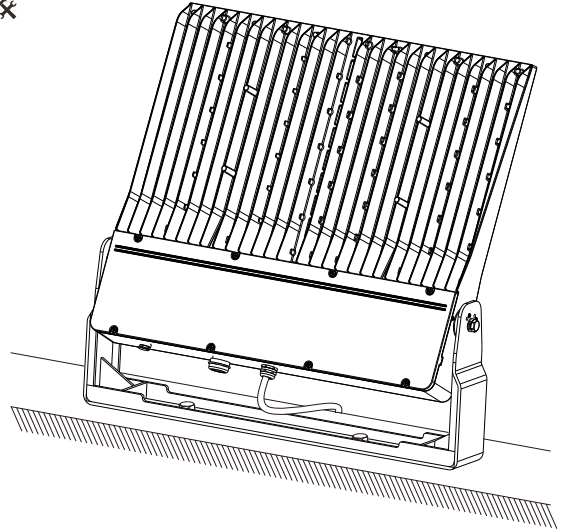

LED Area Light

Installation Instructions

Physical Dimensions (Unit: mm/inch)

180W/240W/300W

450W/600W

Product Specifications	180W	240W	300W	450W	600W
Input Voltage	100-277VAC / 120-277VAC / 100-240VAC / 220-240VAC (Subject to the input voltage on nameplate)				
Power Frequency	50/60 Hz				
Outlook Dimensions	685x362x94mm(26.97"x14.25"x3.7")			656x635x82mm(25.82"x25"x3.23")	
Luminaire Net Weight	9.3±0.3kg(20.50±0.66Lbs)		9.9±0.3kg(21.83±0.66Lbs)	15.7±0.3kg(34.61±0.66Lbs)	
Projected Area	0.22m ² (2.37ft ²)			0.33m ² (4.2ft ²)	
Storing Temperature	-30°C to +50°C(-22°F to +122°F)				
Working Temperature	-40°C to +70°C(-40°F to +158°F)				

LED Area Light

Installation Instructions

1. ✂

Recommended screw size: M10

2. ✂

3. ✂

Rotatable angle

Dimmable