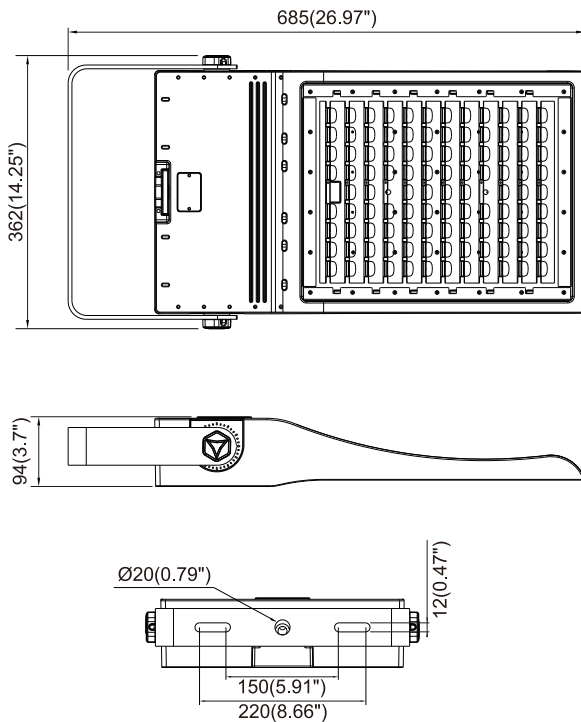

LED Area Light

Installation Instructions

Physical Dimensions (Unit: mm/inch)

180W/240W/300W

450W/600W

Product Specifications	180W	240W	300W	450W	600W
Input Voltage	100-277VAC / 120-277VAC / 100-240VAC / 220-240VAC (Subject to the input voltage on nameplate)				
Power Frequency	50/60 Hz				
Outlook Dimensions	685x362x94mm(26.97"x14.25"x3.7")			656x635x82mm(25.82"x25"x3.23")	
Luminaire Net Weight	9.3±0.3kg(20.50±0.66Lbs)		9.9±0.3kg(21.83±0.66Lbs)	15.7±0.3kg(34.61±0.66Lbs)	
Projected Area	0.22m ² (2.37ft ²)			0.33m ² (4.2ft ²)	
Storing Temperature	-30°C to +50°C(-22°F to +122°F)				
Working Temperature	-40°C to +70°C(-40°F to +158°F)				

LED Area Light

Installation Instructions

1. ✂

Recommended screw size: M10

2. ✂

3. ✂

Rotatable angle

Dimmable